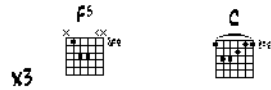

ALIVE - PEARL JAM - MAIN RIFF

AS PLAYED BY STONE GOSARD
TRANSCR.: HAIKO HEINZ

Musical notation for measures 1-3. Treble clef, 4/4 time signature. The bass line includes a 12-fret slide on the 5th string.

Musical notation for measures 4-6. Measure 6 includes a double bar line and a key signature change to 2/4 time. The bass line includes a 10-fret slide on the 5th string.

Musical notation for measures 7-9. Measure 7 includes a sharp sign over the treble clef. The bass line includes a 10-fret slide on the 5th string.

Musical notation for measures 10-12. The bass line includes a 10-fret slide on the 5th string.