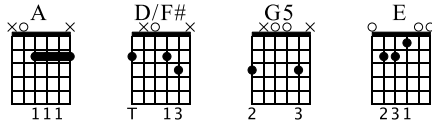

Highway To Hell

AC DC

Standard tuning

♩ = 120

Main Riff

E-Gt

1

A D/F# G5