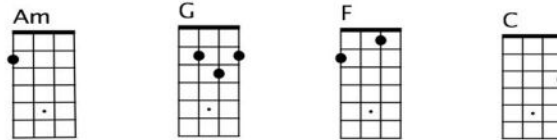

Ukulele Chord Sheet

“Let it be” (The Beatles)

Strumming:

Refrain

Let it be, let it be, let it be, let it be

whisper words of wisdom, let it be

1. When i find myself in times of trouble, Mother Mary comes to me
2. *And when the broken hearted people , living in the world agree*
3. And when the night is cloudy, there is still a light that shines on me

1. Speaking words of wisdom, let it be
2. *there will be an answer , let it be*
3. shine until tomorrow, let it be

1. And in my hour of darkness, she is standing right in font of me
2. *For though they may be parted , there is still a chance that they may see*
3. I wake up to the sound of music, Mother Mary comes to me