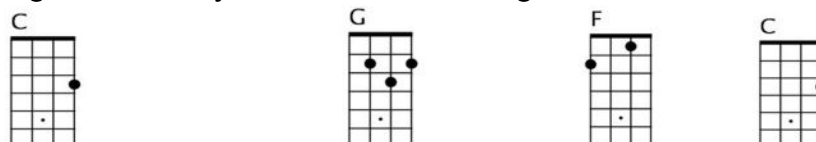

Ukulele Chord Sheet

“Let it be” (The Beatles)

Strumming:

Refrain

Let it be, let it be, let it be, let it be

whisper words of wisdom, let it be

1. When i find myself in times of trouble, Mother Mary comes to me
2. *And when the broken hearted people , living in the world agree*
3. And when the night is cloudy, there is still a light that shines on me

1. Speaking words of wisdom, let it be
2. *there will be an answer , let it be*
3. shine until tomorrow, let it be

1. And in my hour of darkness, she is standing right in font of me
2. *For though they may be parted , there is still a chance that they may see*
3. I wake up to the sound of music, Mother Mary comes to me