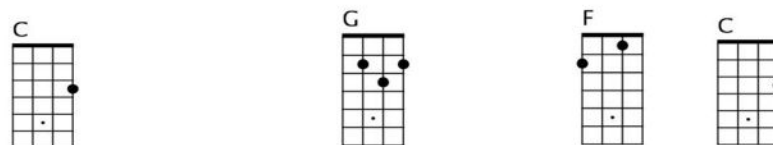

Ukulele Chord Sheet

“Let it be” (The Beatles)

Strumming:

Refrain

Let it be, let it be, let it be, let it be

whisper words of wisdom, let it be

1. When i find myself in times of trouble, Mother Mary comes to me
2. *And when the broken hearted people , living in the world agree*
3. And when the night is cloudy, there is still a light that shines on me

1. Speaking words of wisdom, let it be
2. *there will be an answer , let it be*
3. shine until tomorrow, let it be

1. And in my hour of darkness, she is standing right in font of me
2. *For though they may be parted , there is still a chance that they may see*
3. I wake up to the sound of music, Mother Mary comes to me