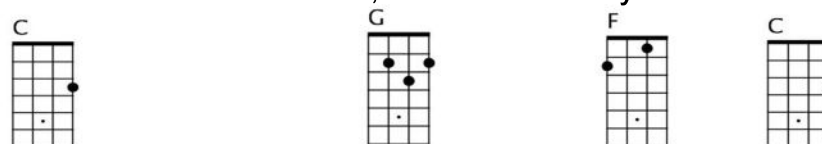

Ukulele Chord Sheet

“Let it be” (The Beatles)

Strumming:

Refrain

Let it be, let it be, let it be, let it be

whisper words of wisdom, let it be

1. When i find myself in times of trouble, Mother Mary comes to me
2. *And when the broken hearted people , living in the world agree*
3. And when the night is cloudy, there is still a light that shines on me

1. Speaking words of wisdom, let it be
2. *there will be an answer , let it be*
3. shine until tomorrow, let it be

1. And in my hour of darkness, she is standing right in font of me
2. *For though they may be parted , there is still a chance that they may see*
3. I wake up to the sound of music, Mother Mary comes to me